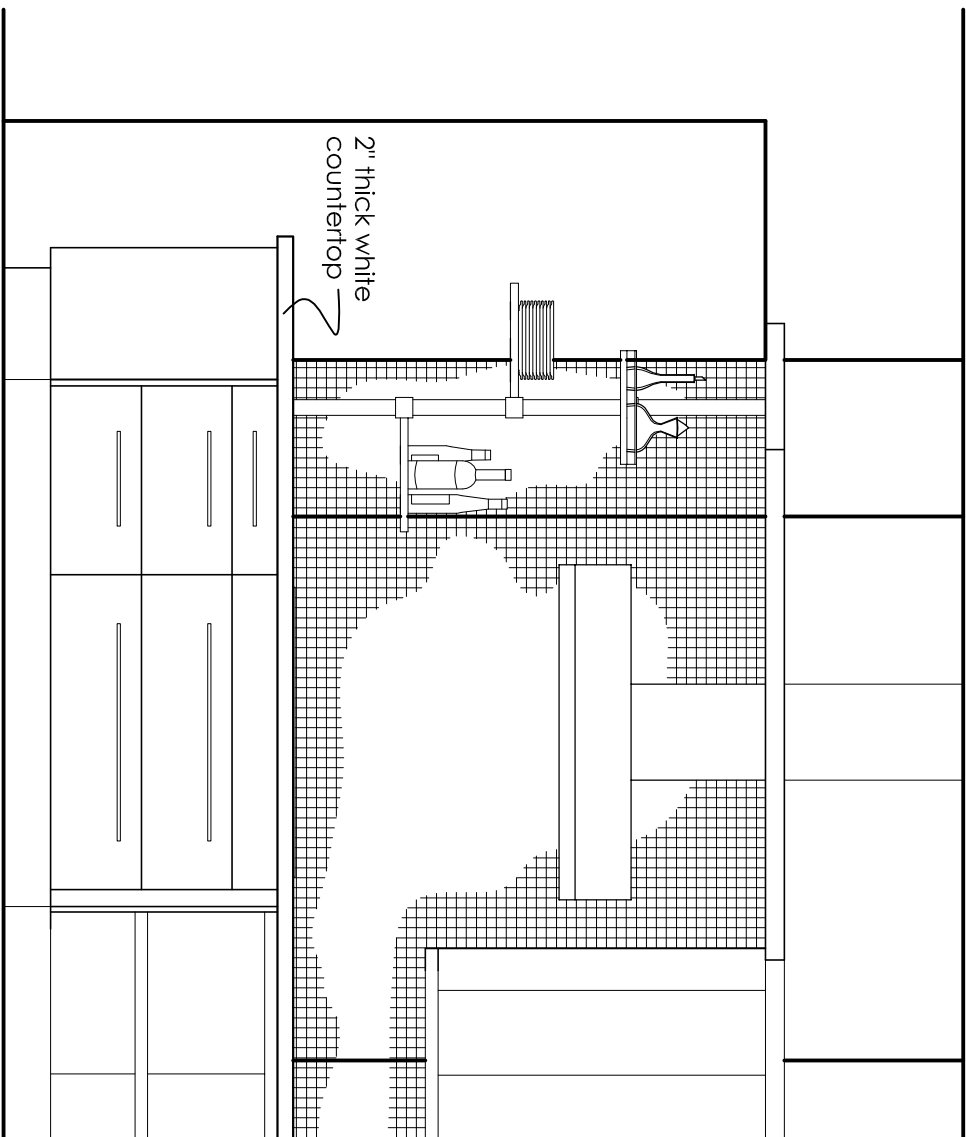

drawn by : Val

date : Jan. 29th, 2007

scale: page:
1/2" = 1'-0" 2 of 12

Kitchen Elevation - A

Decor - Maple - Truffle 
Decor - Teak - Natural 

Kitchen Elevation - B

Decor - Maple - Truffle 

© 2007 Copyrighted