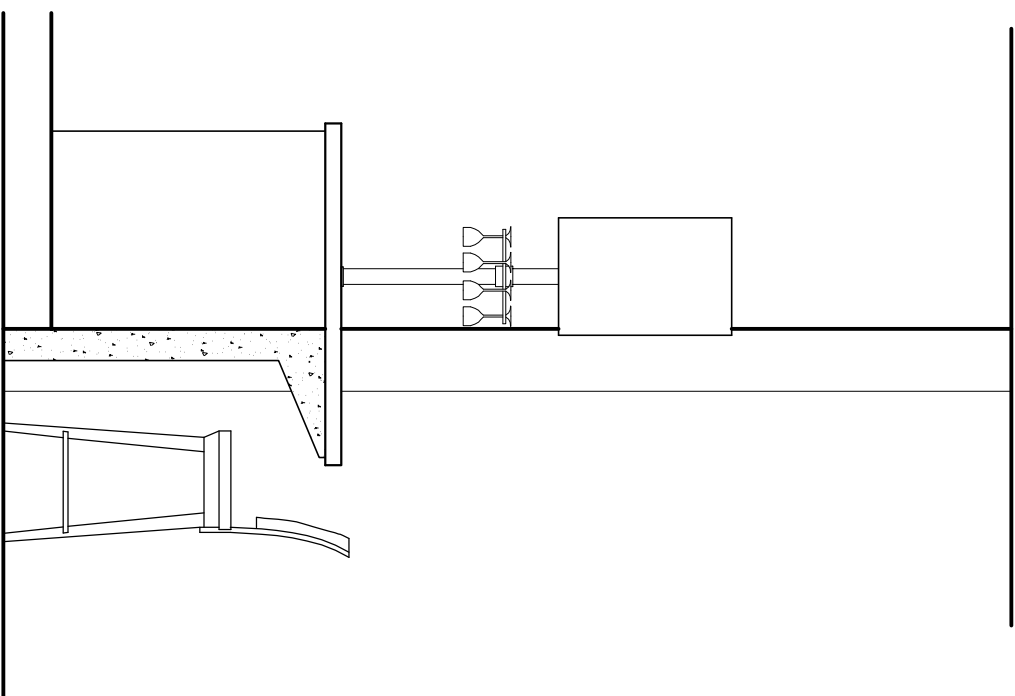

Decor - Maple - Truffle
Decor - Teak - Natural