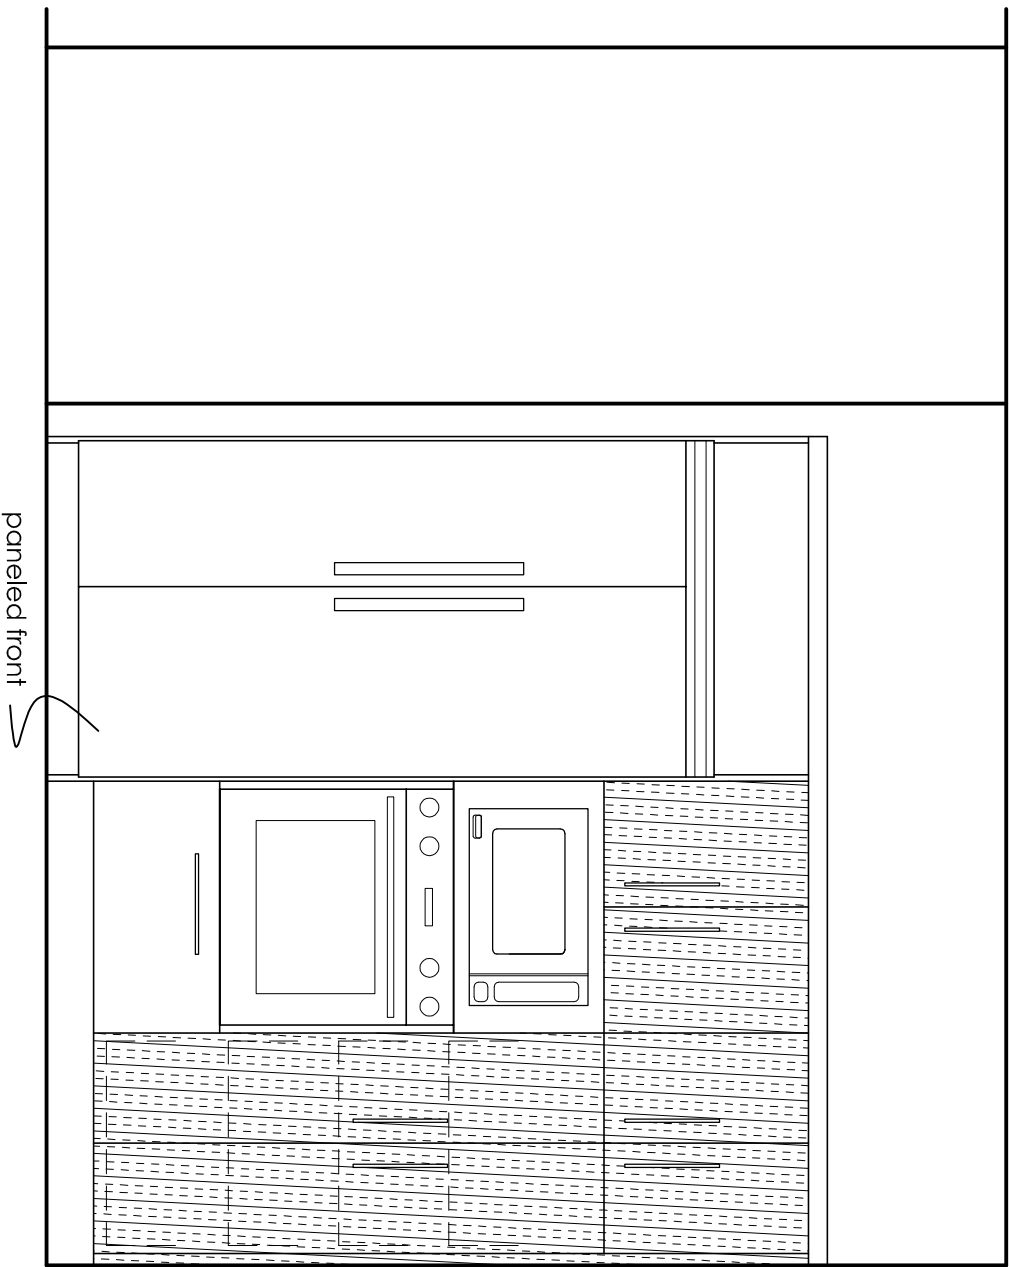

drawn by : Val

date : Jan. 29th, 2007

scale: page:
1/2" = 1'-0" 2 of 12

Kitchen Elevation - A

Decor - Maple - Truffle 
Decor - Teak - Natural 

Kitchen Elevation - B

Decor - Maple - Truffle 

© 2007 Copyrighted