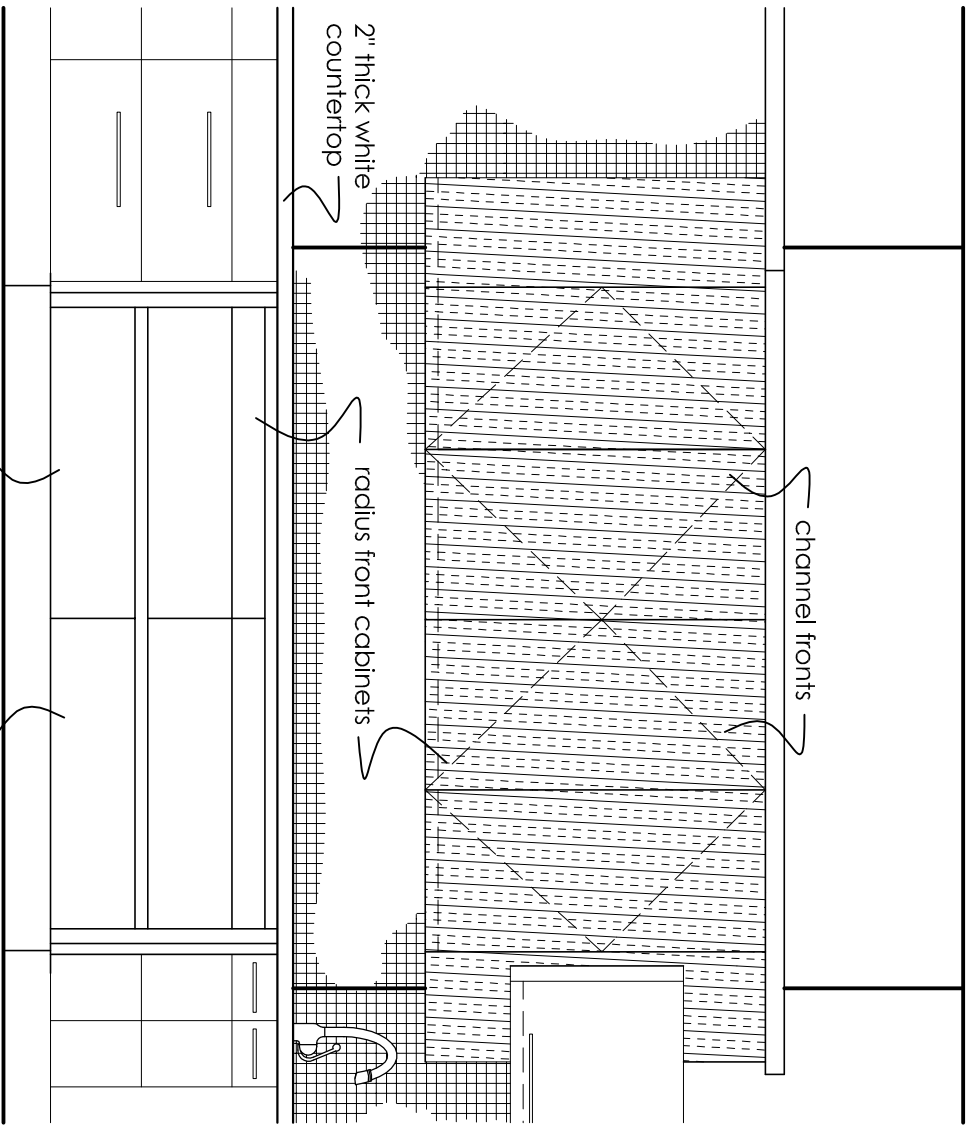

drawn by : Val

date : Jan. 29th, 2007

scale: page:
1/2" = 1'-0" 2 of 12

Kitchen Elevation - A

Decor - Maple - Truffle 
Decor - Teak - Natural 

Kitchen Elevation - B

Decor - Maple - Truffle 

© 2007 Copyrighted

drawn by : Val

date : Jan. 29th, 2007

scale: page:
1/2" = 1'-0" 3 of 12

Kitchen Elevation - C

Decor - Maple - Truffle
Decor - Teak - Natural

Kitchen Elevation - D

Decor - Maple - Truffle
Decor - Teak - Natural