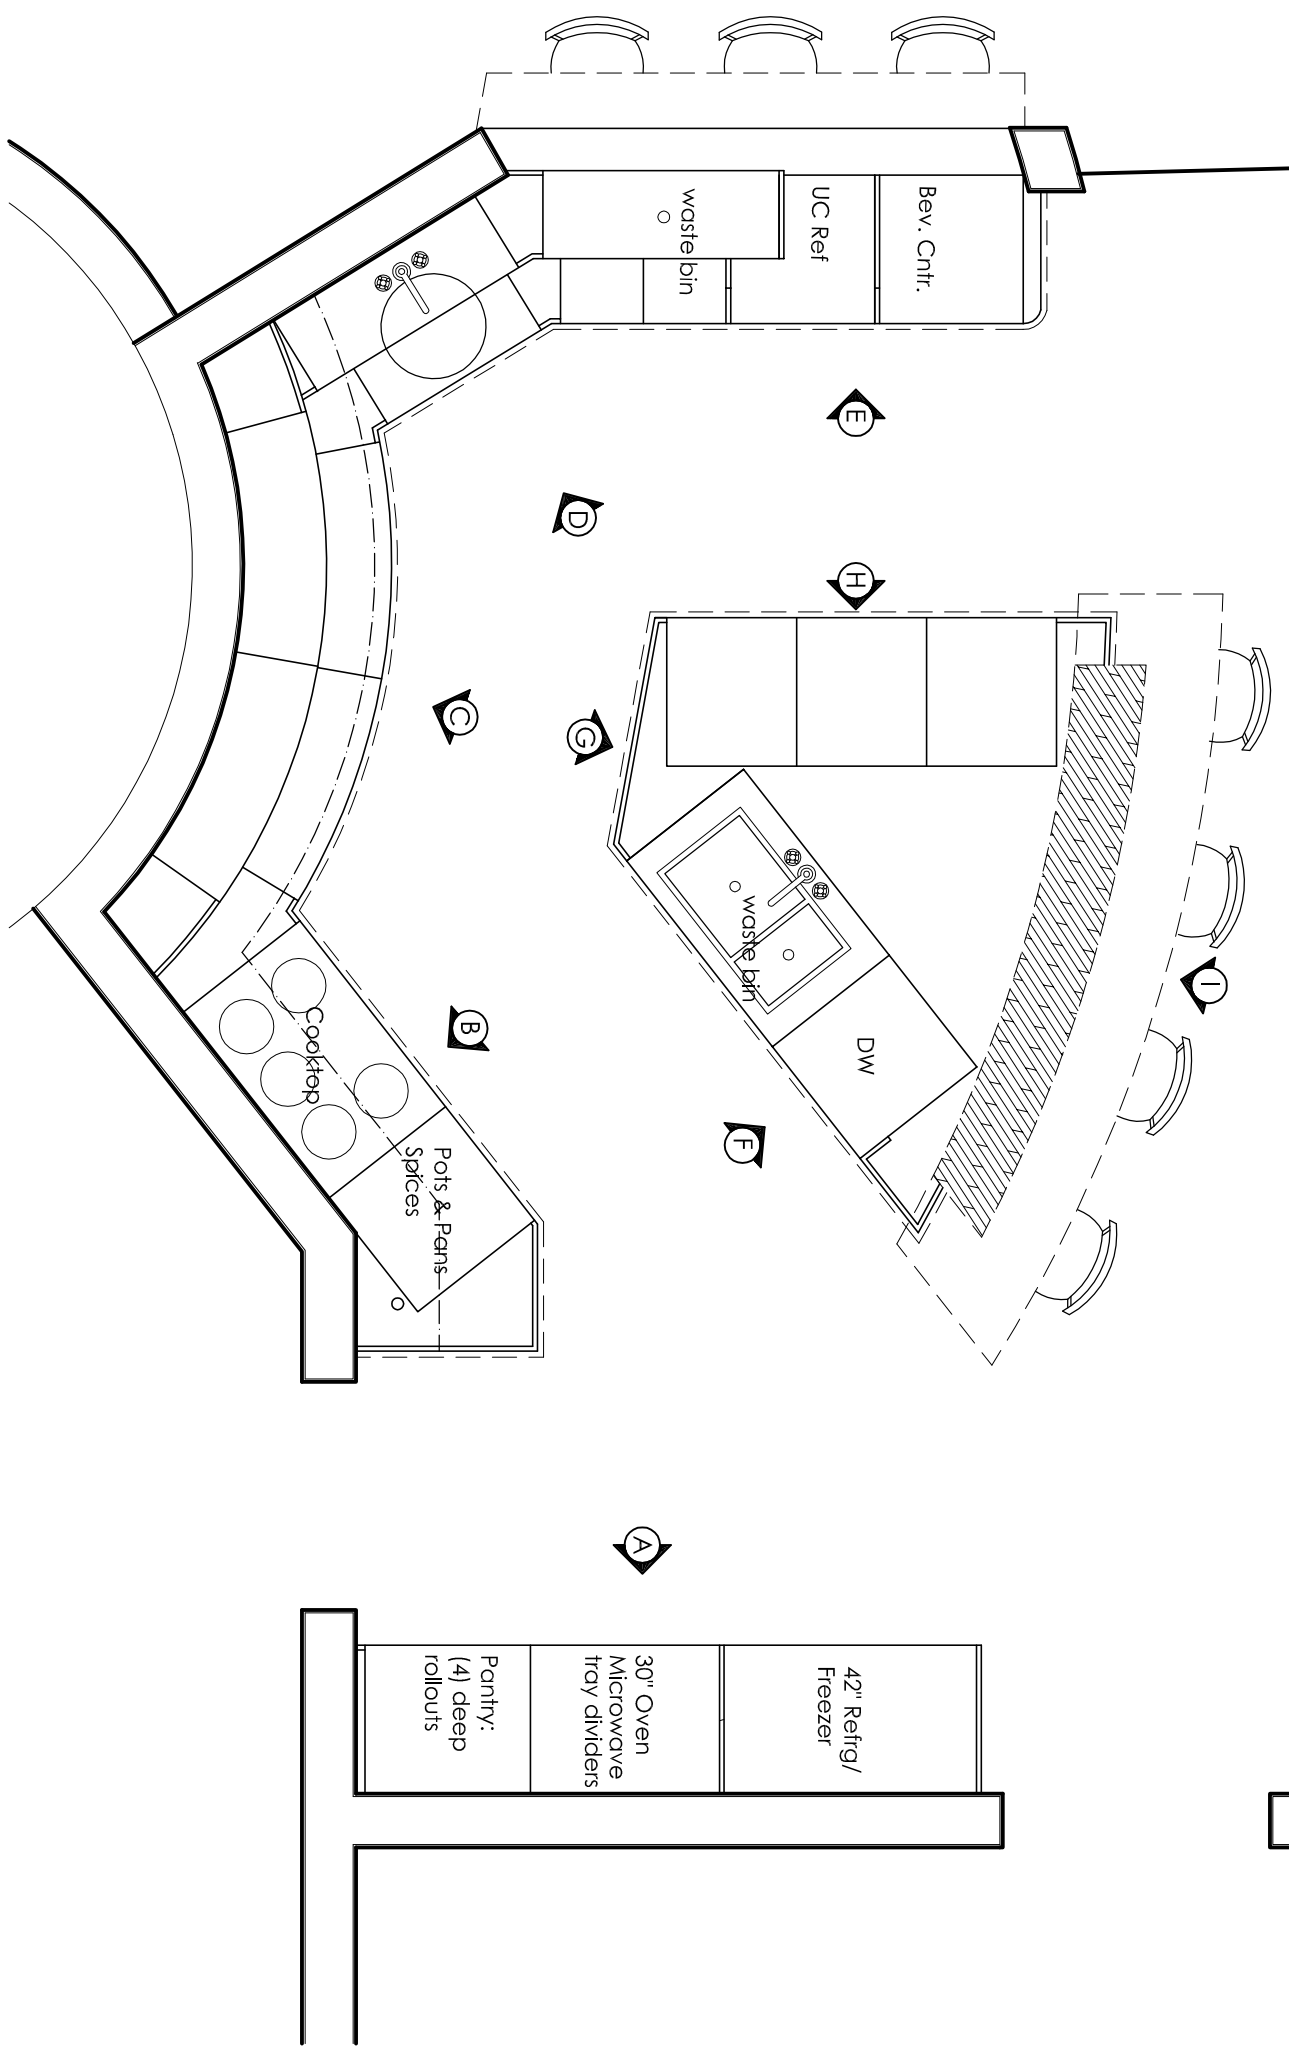

© 2007 Copyrighted
Substantially similar
reuse of this material
without specific written
permission of Irpinia
Kitchens of Colorado,
Inc. is illegal.

Goltz
3033 Ohio Way
Denver, CO 80209

irpinia
KITCHENS

250 Steele, Suite 200
Denver, CO 80206
T. 720-941-7006
F. 720-941-7008

drawn by : Val

date : Jan. 29th, 2007

scale: 3/8" = 1'-0"
page: 1 of 12