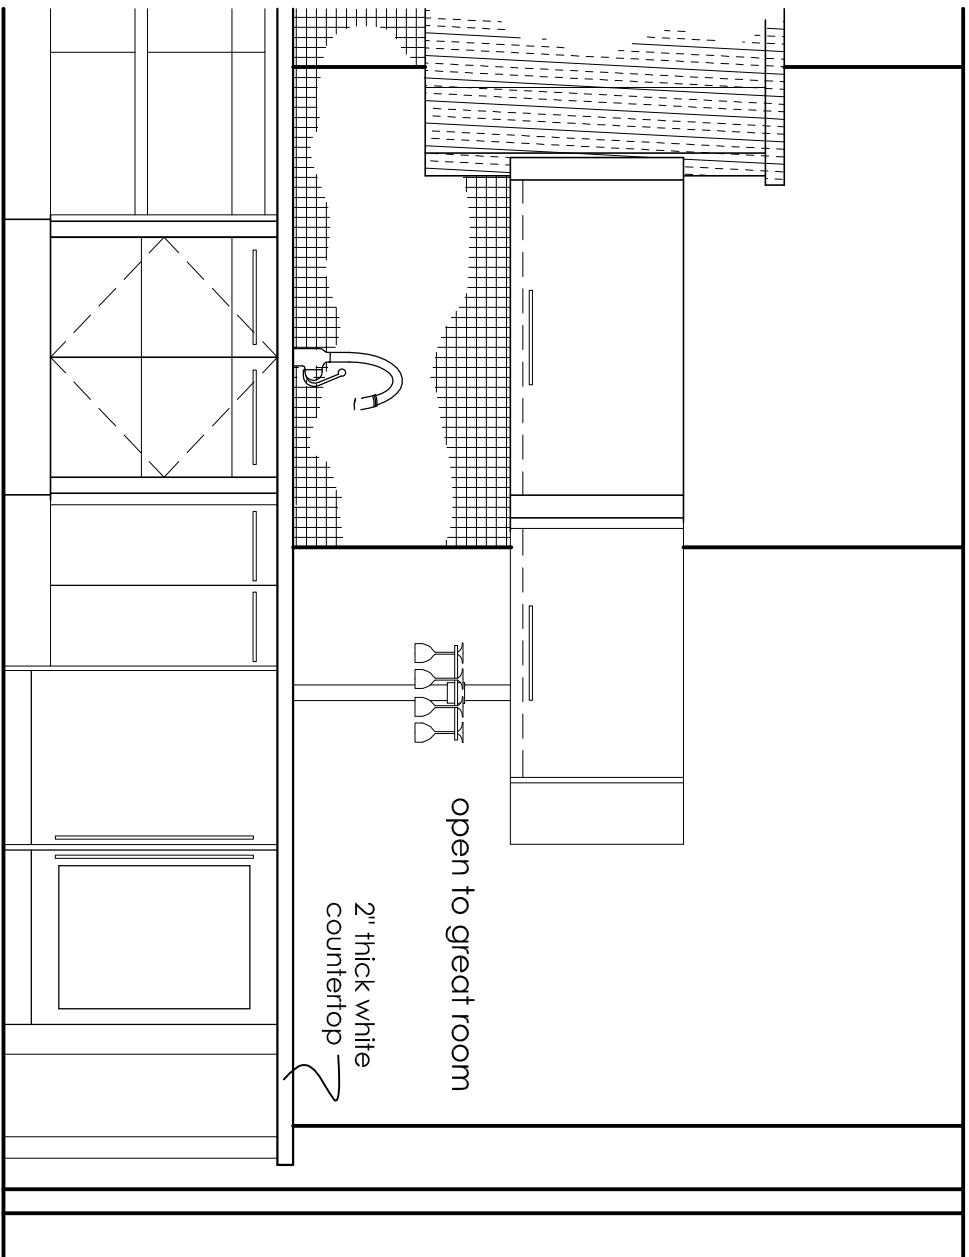

drawn by : Val

date : Jan. 29th, 2007

scale: page:
1/2" = 1'-0" 3 of 12

Kitchen Elevation - C

Decor - Maple - Truffle
Decor - Teak - Natural

Kitchen Elevation - D

Decor - Maple - Truffle
Decor - Teak - Natural

250 Steele, Suite 200
Denver, CO 80206
T. 720-941-7006
F. 720-941-7008

drawn by : Vdl

date : Jan. 29th, 2007

scale: 1/2" = 1'-0"	page: 4 of 12
------------------------	------------------

Kitchen Elevation - E