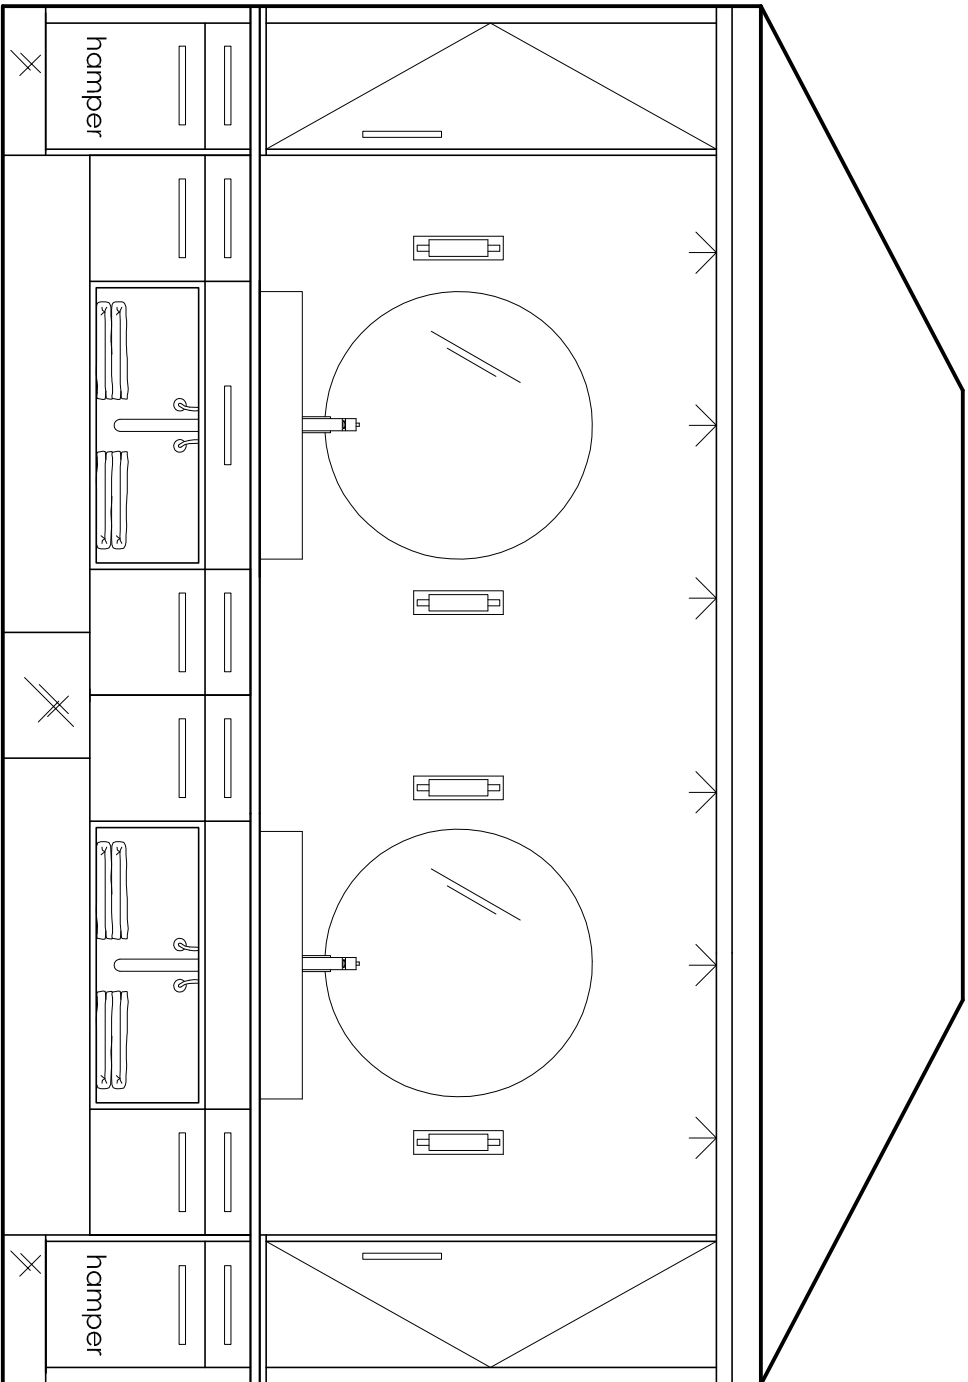

**irpinia**  
 KITCHENS

250 Steele, Suite 200  
 Denver, CO 80206  
 T. 720-941-7006  
 F. 720-941-7008

drawn by : Vcl

date : Jan. 29th, 2007

scale: 1/2" = 1'-0"  
 page: 7 of 12

© 2007 Copyrighted

Substantially similar  
reuse of this material  
without specific written  
permission of Irpinia  
Kitchens of Colorado,  
Inc. is illegal.

**Goltz**  
3033 Ohio Way  
Denver, CO 80209

**irpinia**  
KITCHENS

250 Steele, Suite 200  
Denver, CO 80206  
T. 720-941-7006  
F. 720-941-7008

drawn by : Val

date : Jan. 29th, 2007

scale: 1/2" = 1'-0"	page: 8 of 12
------------------------	------------------

job name  
Customer Name  
job address

**irpinia**  
KITCHENS

250 Steele, Suite 200  
Denver, CO 80206  
T. 720-941-7006  
F. 720-941-7008

drawn by : Val

date : Sept. 11, 2006

scale: 1/2" = 1'-0"  
page: 14 of 14