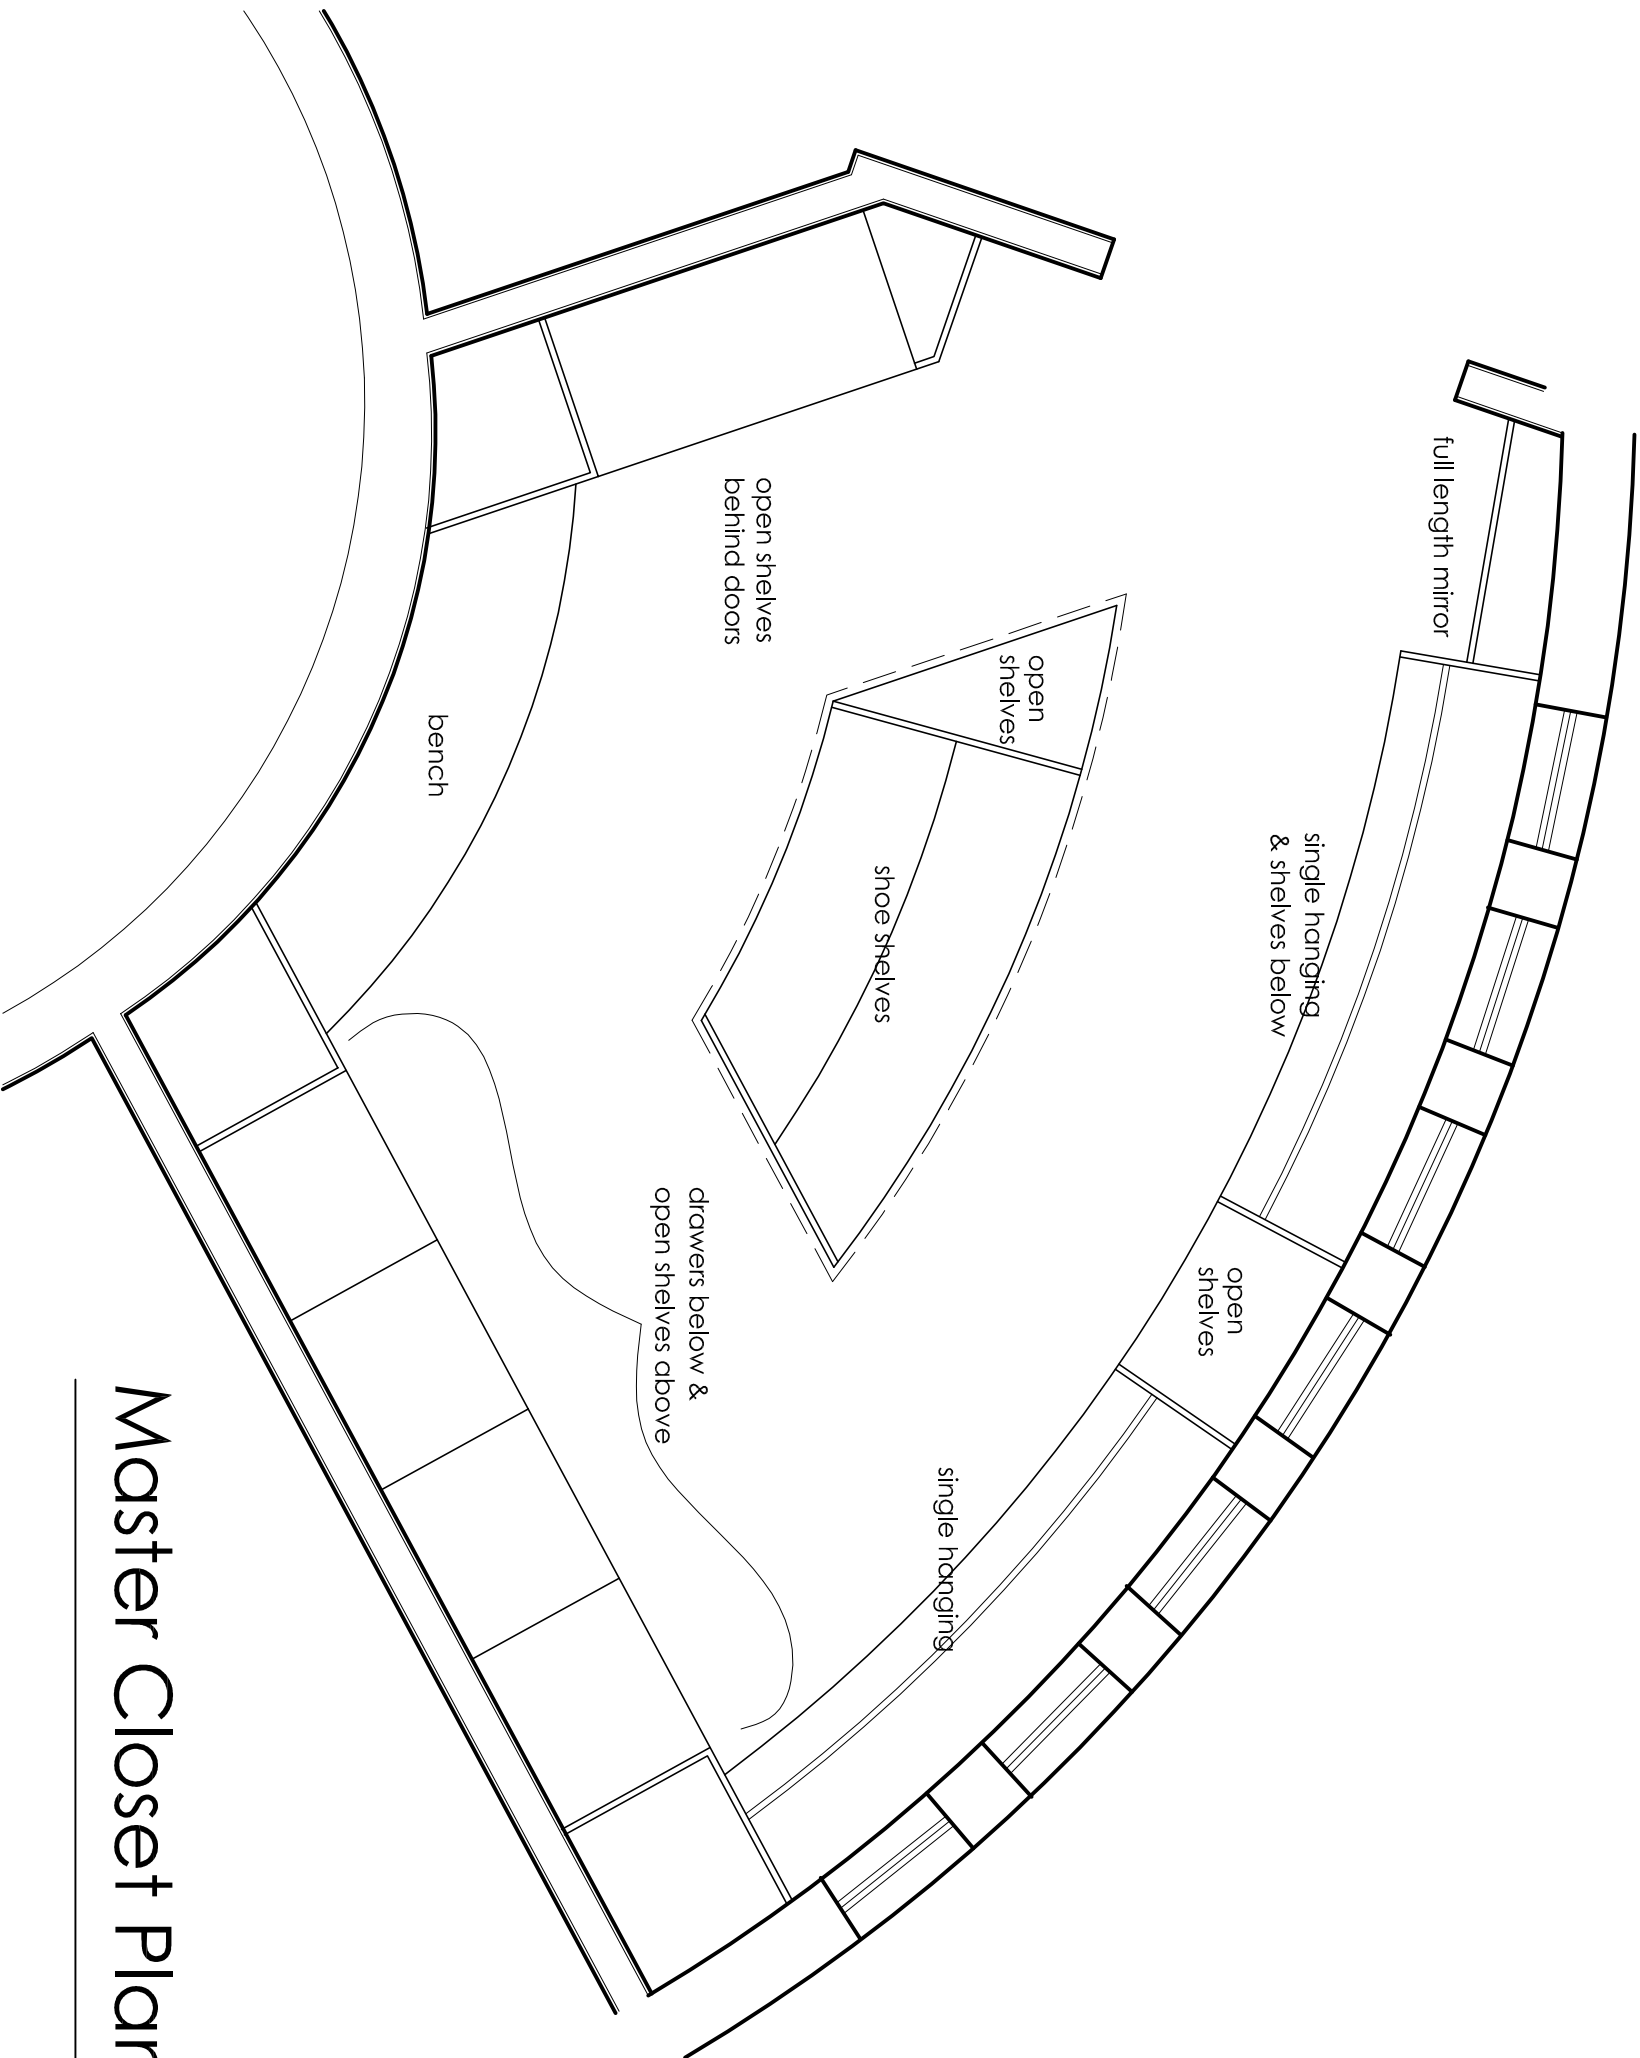

**irpinia**  
 KITCHENS

250 Steele, Suite 200  
 Denver, CO 80206  
 T. 720-941-7006  
 F. 720-941-7008

drawn by : Vcl

date : Jan. 29th, 2007

scale: 1/2" = 1'-0"  
 page: 7 of 12

© 2007 Copyrighted

Substantially similar  
reuse of this material  
without specific written  
permission of Irpinia  
Kitchens of Colorado,  
Inc. is illegal.

**Master Bath Elevation - A**

Decor - MDF - White Gloss

© 2006 Copyrighted

Substantially similar  
reuse of this material  
without specific written  
permission of Irpinia  
Kitchens of Colorado,  
Inc. is illegal.

job name  
Customer Name  
job address

**irpinia**  
KITCHENS

250 Steele, Suite 200  
Denver, CO 80206  
T. 720-941-7006  
F. 720-941-7008

drawn by : Val

date : Sept. 11, 2006

scale: 1/2" = 1'-0"  
page: 14 of 14

# Master Closet Plan