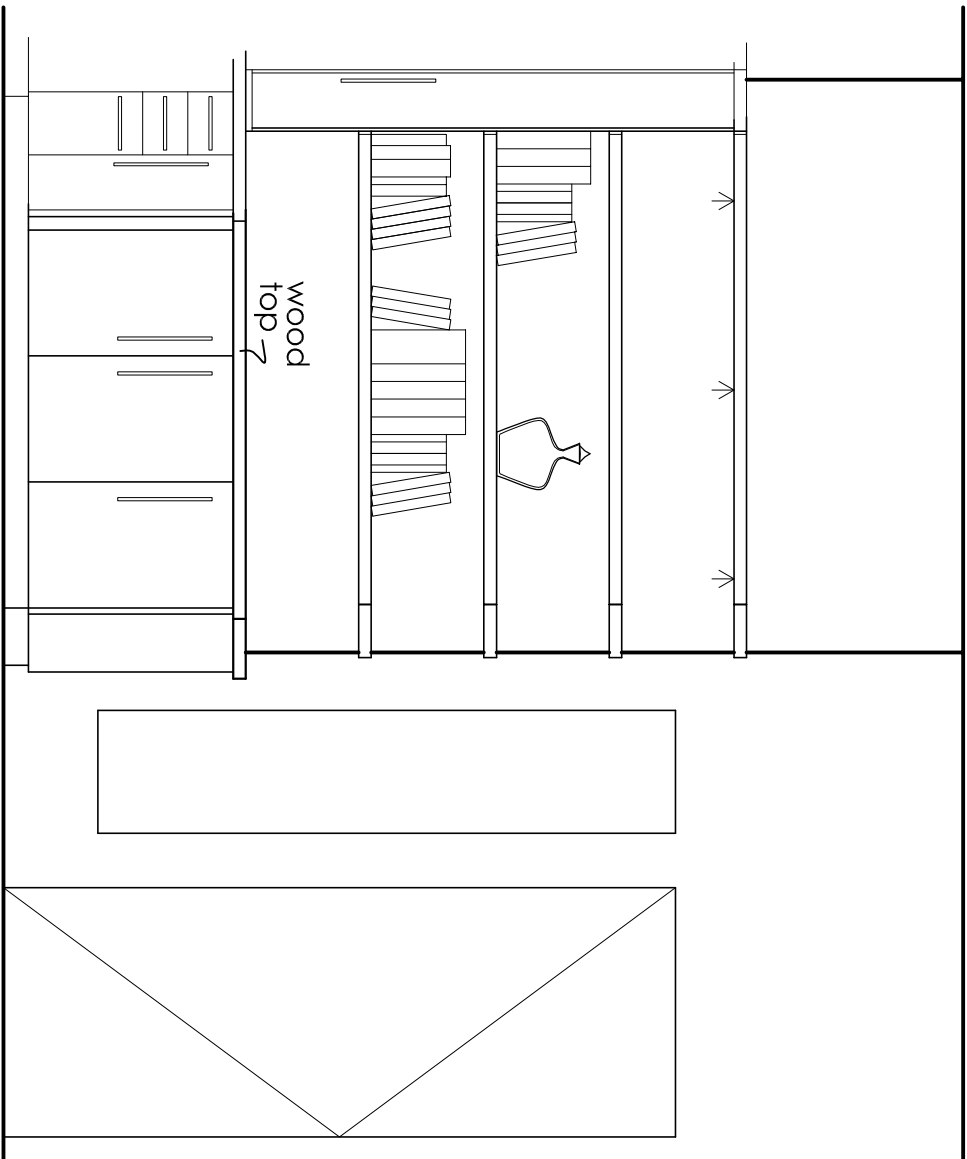

drawn by : Val

date : Jan. 29th, 2007

scale: 1/2" = 1'-0"	page: 10 of 12
------------------------	-------------------

Elevation - A

Decor - Maple - Graphite

© 2007 Copyrighted

Substantially similar
reuse of this material
without specific written
permission of Irpinia
Kitchens of Colorado,
Inc. is illegal.

Goltz
3033 Ohio Way
Denver, CO 80209

irpinia
KITCHENS

250 Steele, Suite 200
Denver, CO 80206
T. 720-941-7006
F. 720-941-7008

drawn by : Val

date : Jan. 29th, 2007

scale: 1/2" = 1'-0"	page: 11 of 12
------------------------	-------------------