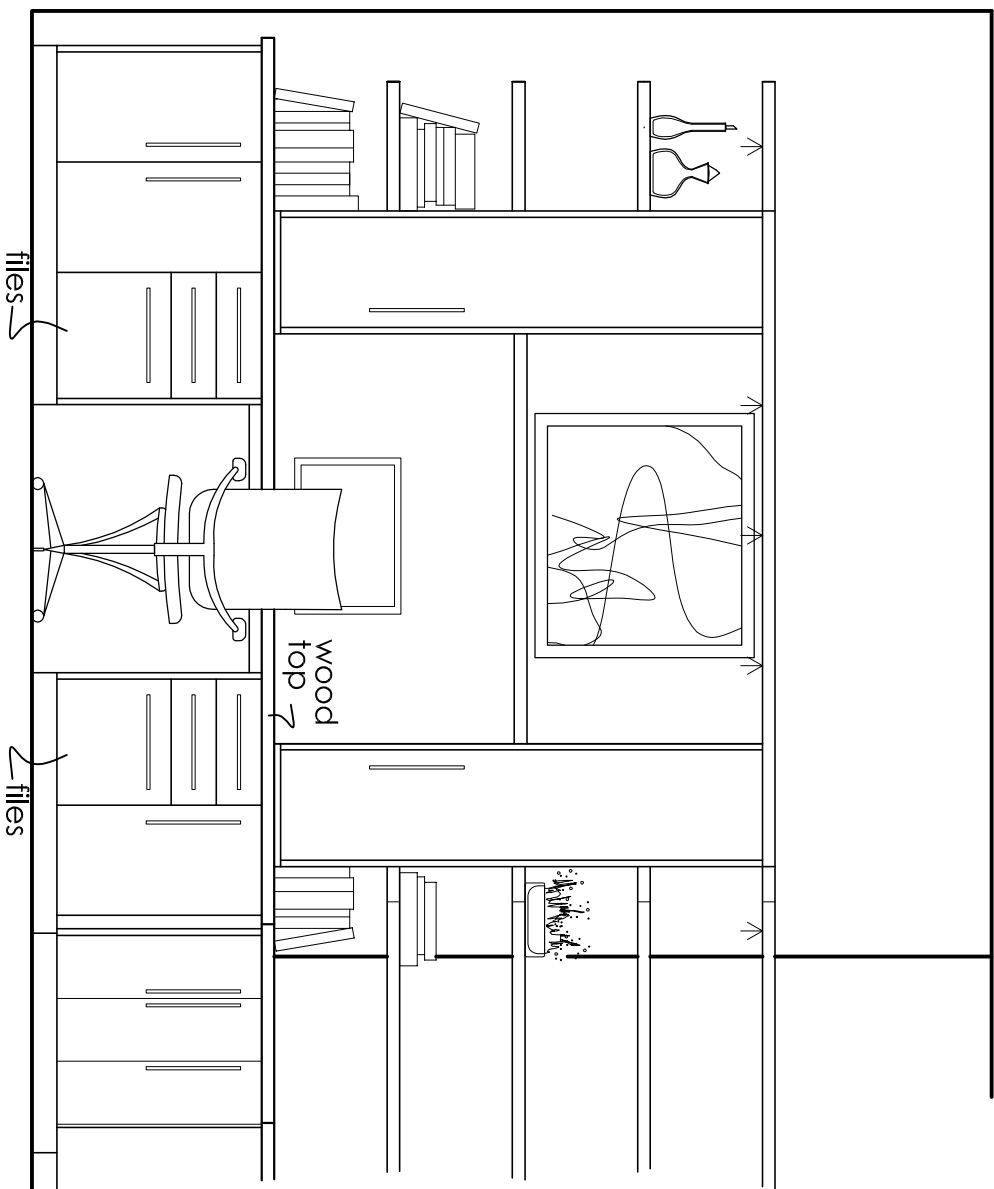

irpinia
KITCHENS

250 Steele, Suite 200
Denver, CO 80206
T. 720-941-7006
F. 720-941-7008

drawn by : Val

date : Jan. 29th, 2007

scale: 1/2" = 1'-0"	page: 9 of 12
------------------------	------------------

© 2007 Copyrighted

drawn by : Val

date : Jan. 29th, 2007

scale: 1/2" = 1'-0"	page: 10 of 12
------------------------	-------------------

Elevation - A

Decor - Maple - Graphite

© 2007 Copyrighted

Substantially similar
reuse of this material
without specific written
permission of Irpinia
Kitchens of Colorado,
Inc. is illegal.